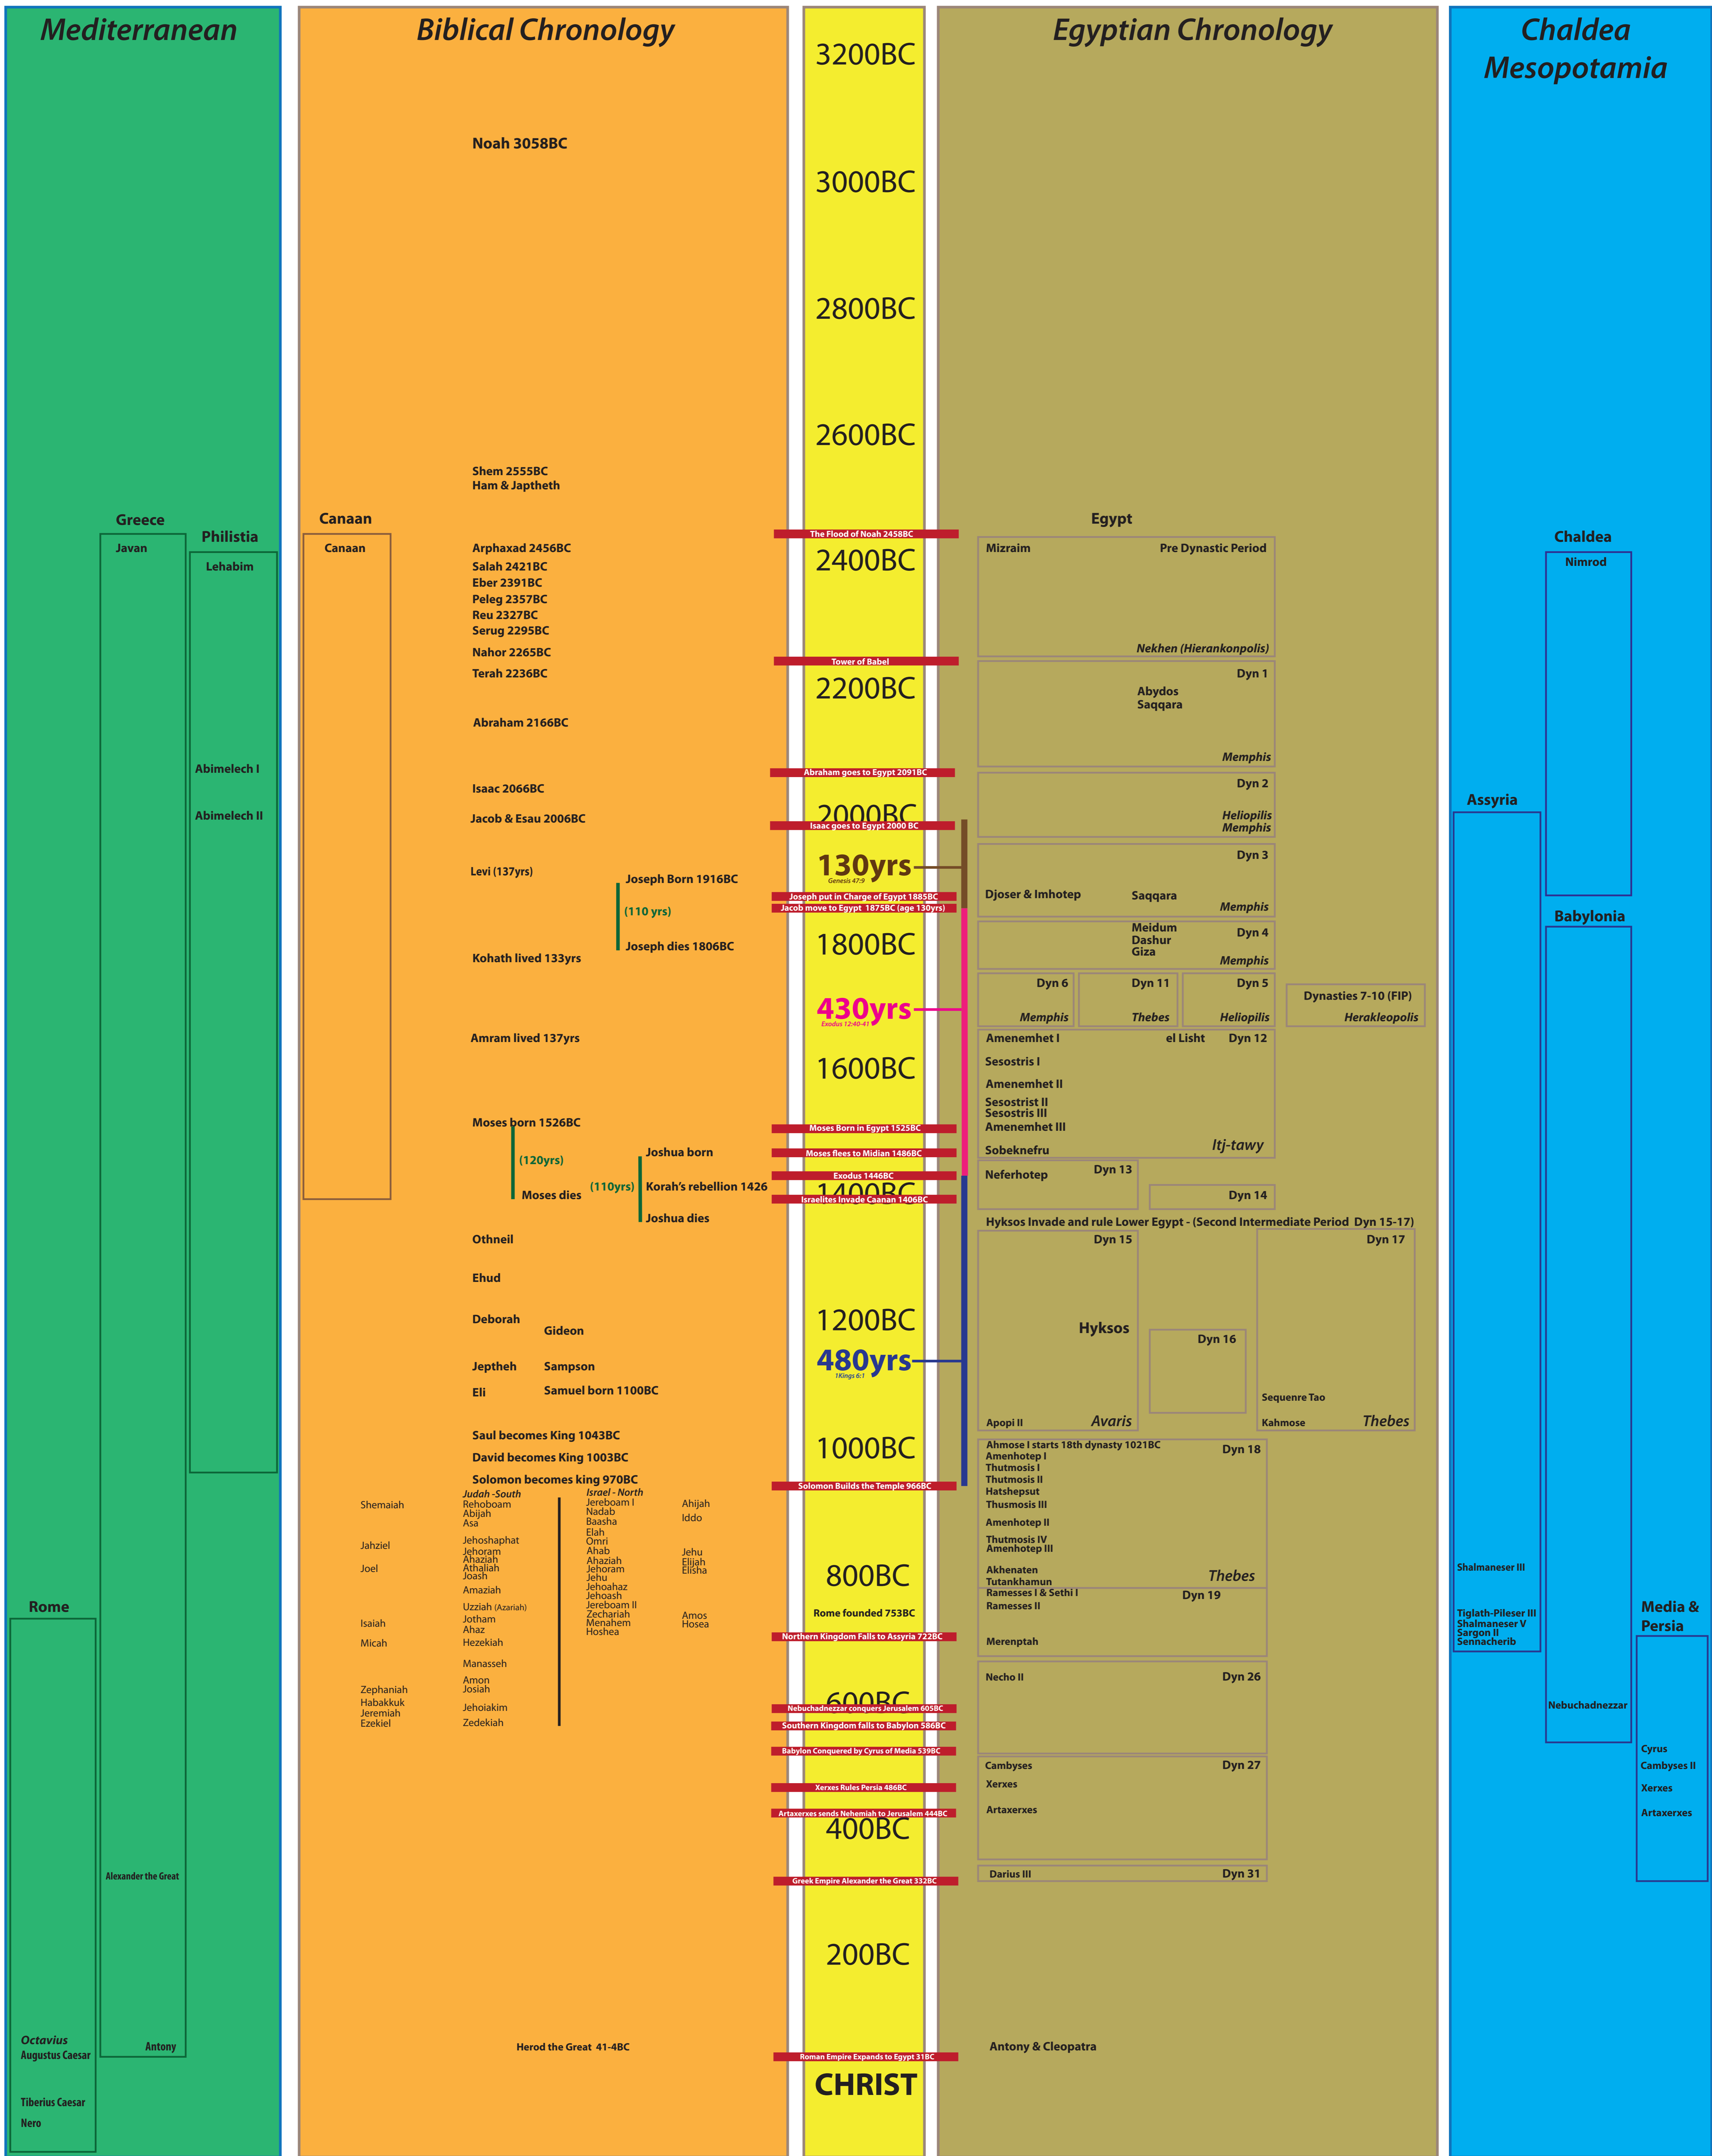

Aligning History with the Bible

Timeline Noah to Christ

Legend